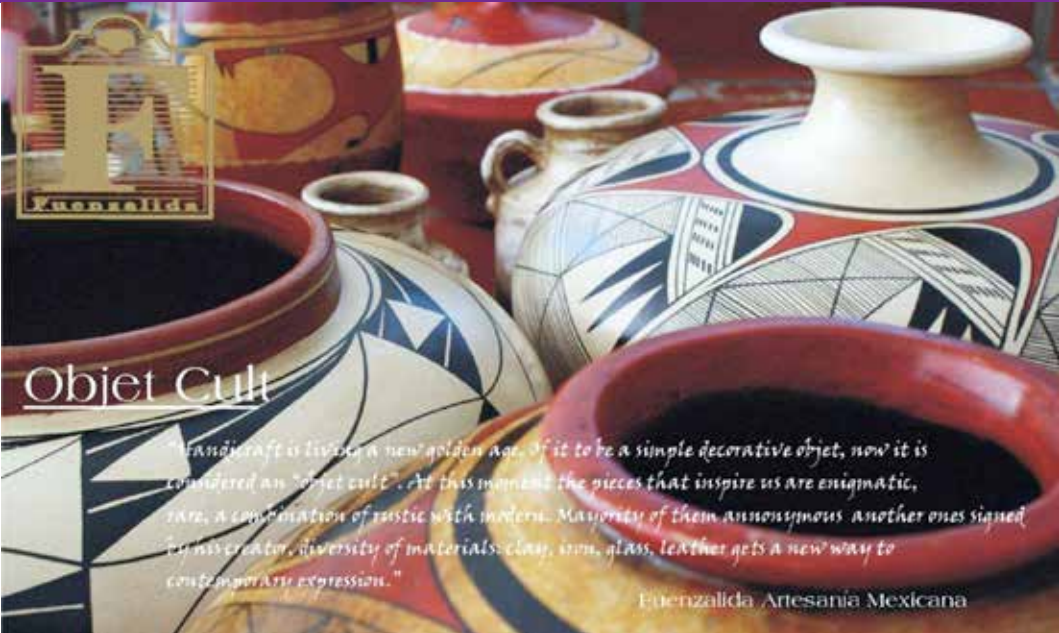

Giro: Artesanías finas, milagrería y arte popular mexicano.

Genre: Fine arts and crafts. Popular Mexican Art.

*Diseños
Argui!*

Objet Cult

"Handicraft is living, a new golden age. If it to be a simple decorative objet, now it is considered an 'objet cult'. At this moment the pieces that inspire us are enigmatic, rare, a combination of rustic with modern. Majority of them anonymous another ones signed by his creator, diversity of materials: clay, stone, glass, leather gets a new way to contemporary expression."