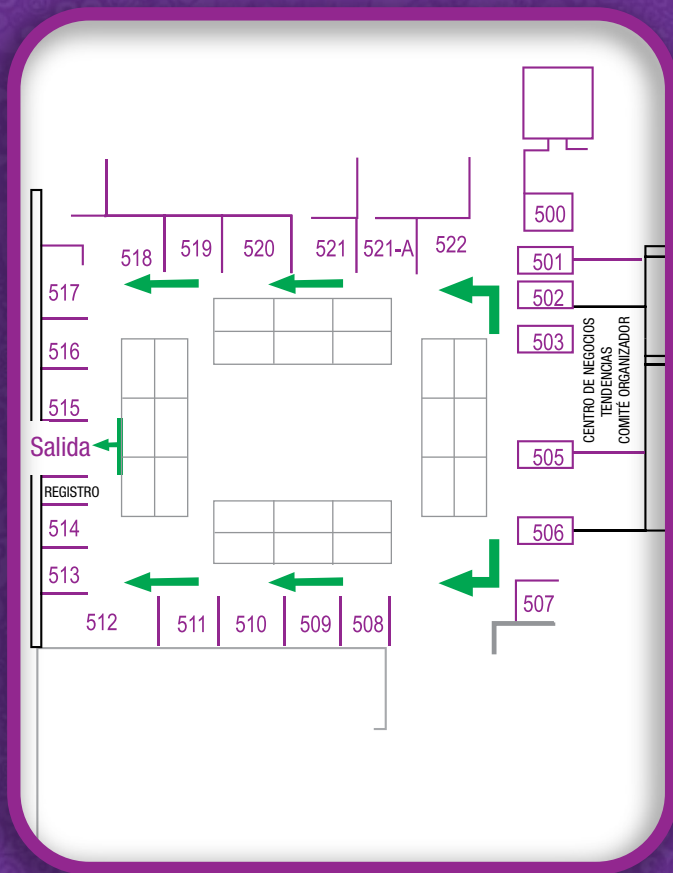

ÁREA 500

Área Patio Mayor / Pasillos
Stands del 500 al 522

Oficinas del Comité Organizador / Centro de negocios
Museografía Galardón ENART
Salida (entre los stands 514 y 515)

*Steering committee office / Business Center
"Galardon ENART" Museography
Exit (between stands 514 and 515)*